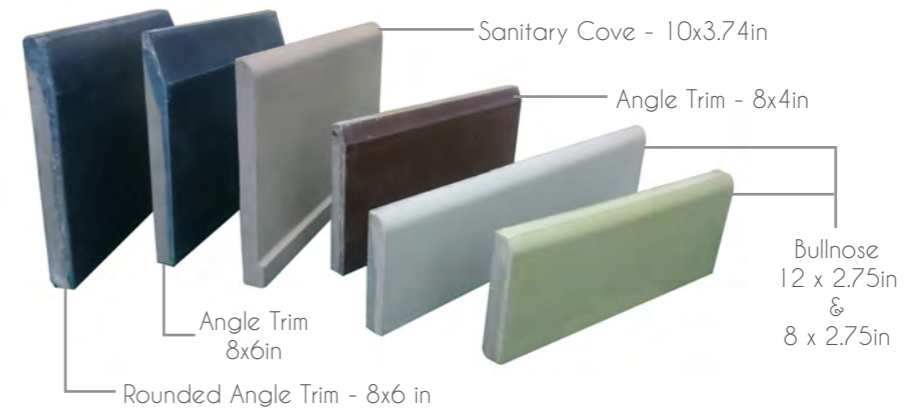

Florentine Tile

Trim Tile

\*Nominal Sizes Shown

"Tulips B" Cement Tile with Solid Cement Tile

Sanitary Cove - 10x3.74in

Angle Trim - 8x4in

Rounded Angle Trim - 8x6 in

Angle Trim  
8x6in