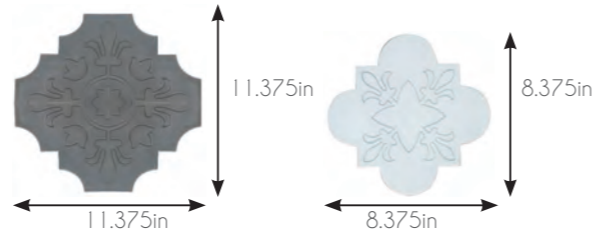

Florentine Tile

Trim Tile

*Nominal Sizes Shown