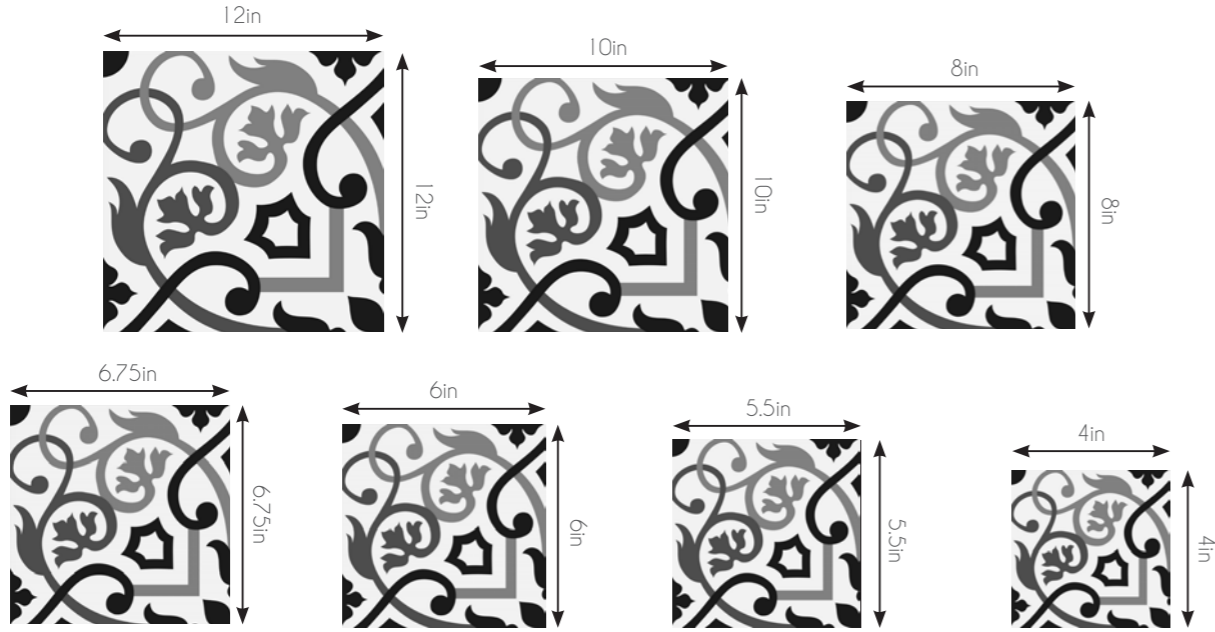

Square Tile

VLT "Gypsy" Pattern - Villa Lagoon Tile Exclusive