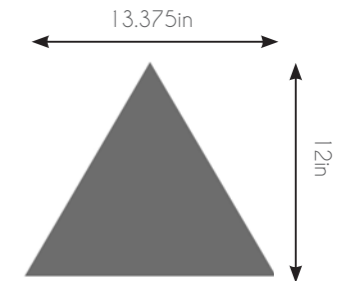

Octagon Tile

\*Nominal Sizes Shown

Hexagonal Tile

VLT "Crow's Feet" Pattern - Villa Lagoon Tile Exclusive

Fishscale Tile

\*Nominal Sizes Shown

Troika Tile

Arabesque Tile