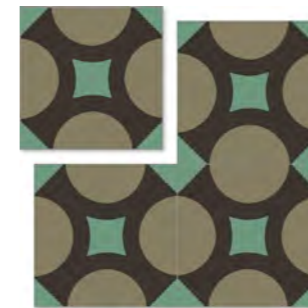

Evangeline

Four Check

Full Moon Rising VLT

Fretwork

Frankie

Galileo

Geese

Gioco