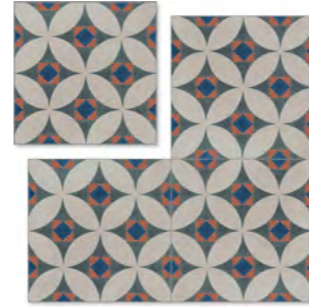

Saint Mark's VLT