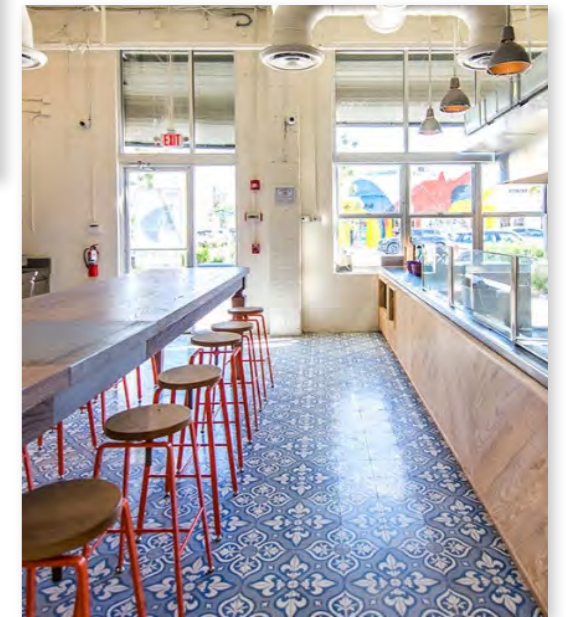

Xavier

Yuma

The Classic Look

The Classic Look

P-14-Top: "Piedmont" Cafe Backsplash, Bottom Left: "Star Lattice" Bathroom, Rosalita, Harbour Island, Bahamas. Bottom Right: "Charlotte" Bathroom, Rosalita, Harbour Island, Bahamas. P-15 Top Left: "Tulips" Barber of Hells Bottom, Washington, DC. Bottom Left: "Adams" Porch. Top Right: "Talia Azure". Bottom Right: "Lancelot Blue" Coyo Taco, Miami, FL.