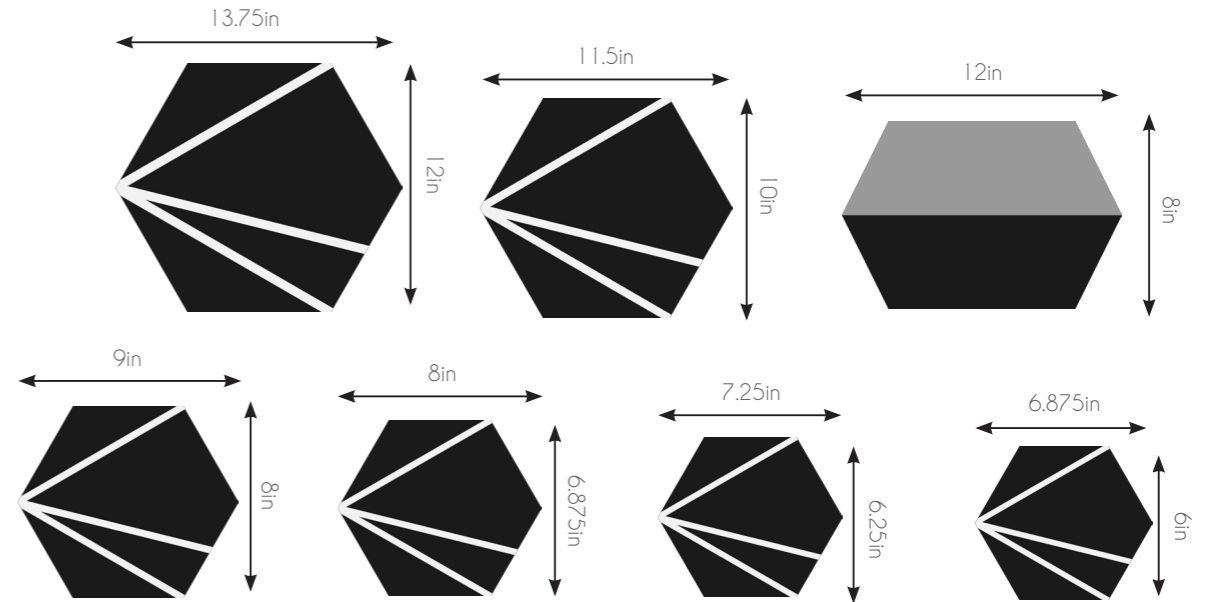

Octagon Tile

\*Nominal Sizes Shown

Hexagonal Tile

VLT "Crow's Feet" Pattern - Villa Lagoon Tile Exclusive

Fishscale Tile

\*Nominal Sizes Shown

Troika Tile

Arabesque Tile