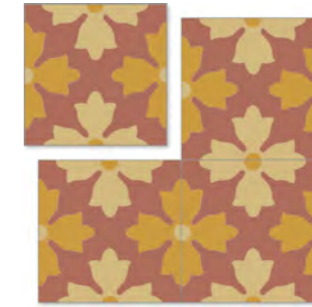

Coastal Life

Art imitates life, and every region is unique. Cement tile has a strong history on the coasts of the Mediterranean and Adriatic, and Villa Lagoon Tile itself was founded on the U.S. Gulf Coast. We have several traditional and contemporary patterns for spaces that need coastal flavor.

Villa Lagoon Tile's Exclusive Pattern

Coastal Life

Felicity