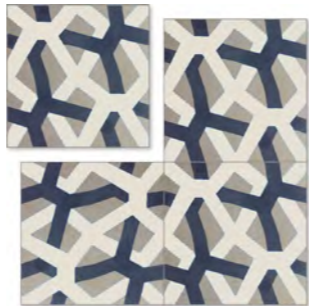

Large Cubes

Manhattan VLT

Man Overboard

Mesmer

Mondano

Murano VLT

Network

"Circulos A" Cement Tile Pattern, Rosalita, Harbour Island, Bahamas