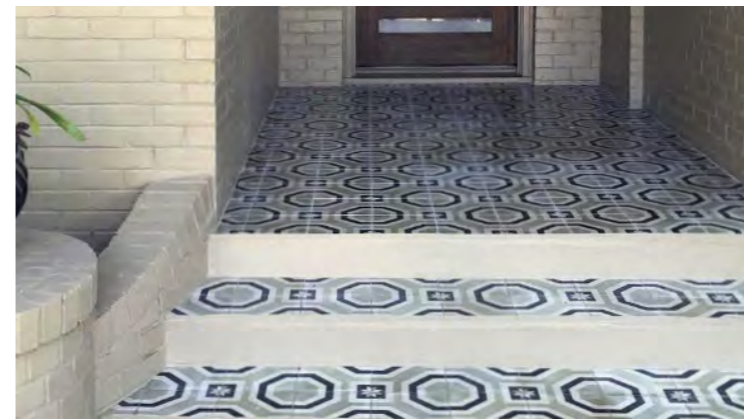

Xavier

Yuma

The Classic Look

The Classic Look

P-14-Top: "Piedmont" Cafe Backsplash, Bottom Left: "Star Lattice" Bathroom, Rosalita, Harbour Island, Bahamas. Bottom Right: "Charlotte" Bathroom, Rosalita, Harbour Island, Bahamas. P-15 Top Left: "Tulips" Barber of Hells Bottom, Washington, DC. Bottom Left: "Adams" Porch. Top Right: "Talia Azure". Bottom Right: "Lancelot Blue" Coyo Taco, Miami, FL.