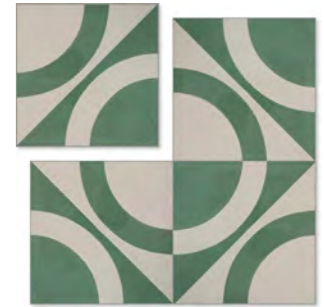

Shane

Single Chevron

Sixteen Check

Small Cubes

Socrates

Modern & Geo

Modern & Geo

Starlite Grande A