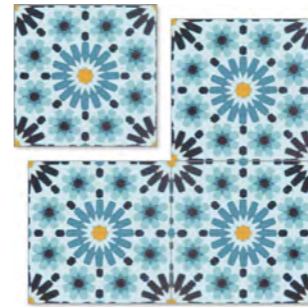

Tuareg

Kareem

Kasbah **VLT**

Kismet **VLT**

Ogee **VLT**

Fiore C

Fiore D

Fiore E

Percival

San Jose

Small Lattice

Tangier

Tangier Petite

Taza

Windsor

Top Left: "Ocho" Cement Tile, Tacolicious, San Jose, CA. Top Right: "Kasbah" Cement Tile Backsplash.  
Bottom: "Ouida" Cement Tile, Rosalita, Harbour Island, Bahamas