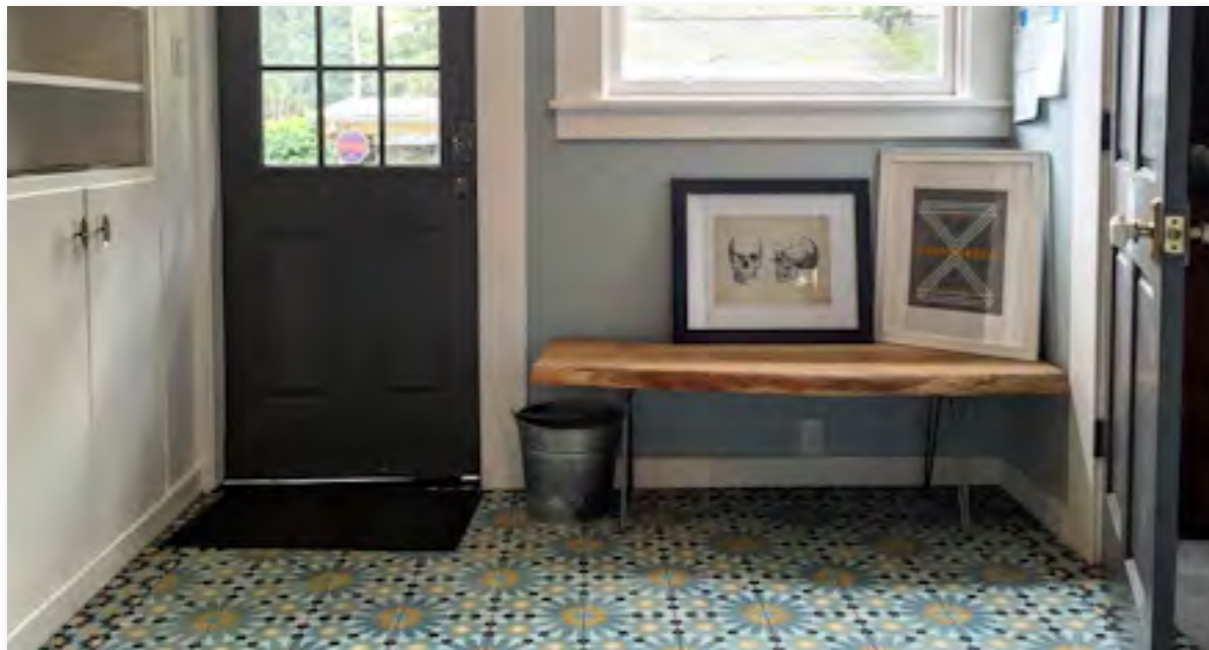

Moroccan Style

Morocco has a long history of cement tile production, and many arabesque motifs lend themselves well to the medium. These patterns are often based upon complex mathematical design.

VLT Villa Lagoon Tile's Exclusive Pattern

"Tangier Primero" Cement Tile, Inspired Spaces Design, Santa Rosa, CA