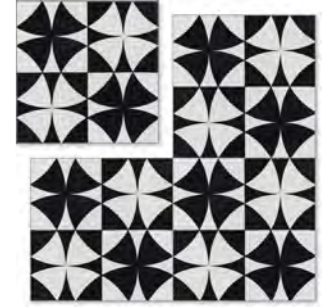

Rotunda VLT